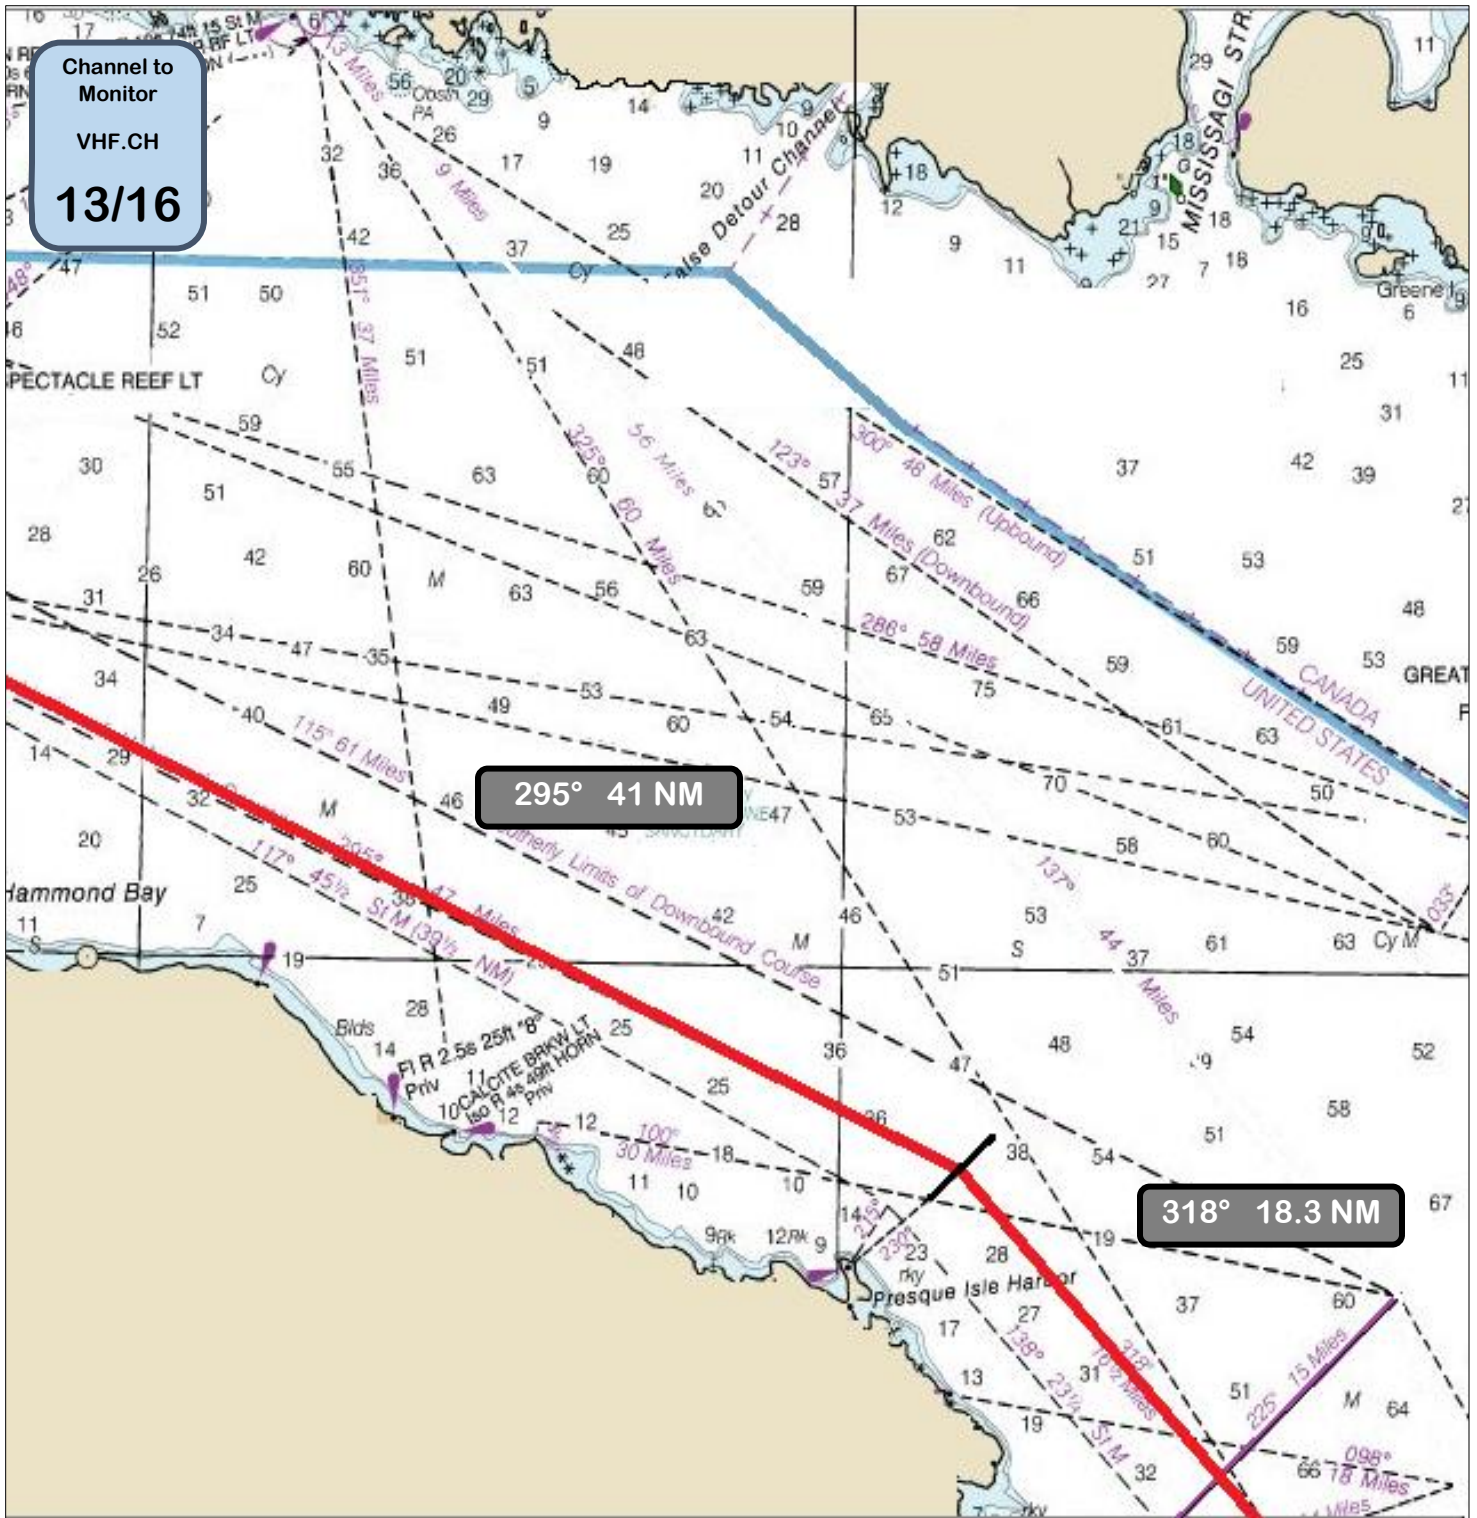

### Lake Huron- Upbound- Port Huron to Mackinac Bridge

Not to be used for navigation/Ne pas utiliser pour la navigation

# Passage Plan District No. 3 Lake Huron- Upbound- Port Huron to Mackinac Bridge

## Passage Plan District No. 3 Lake Huron- Upbound- Port Huron to Mackinac Bridge

## Lake Huron- Upbound- Port Huron to Mackinac Bridge