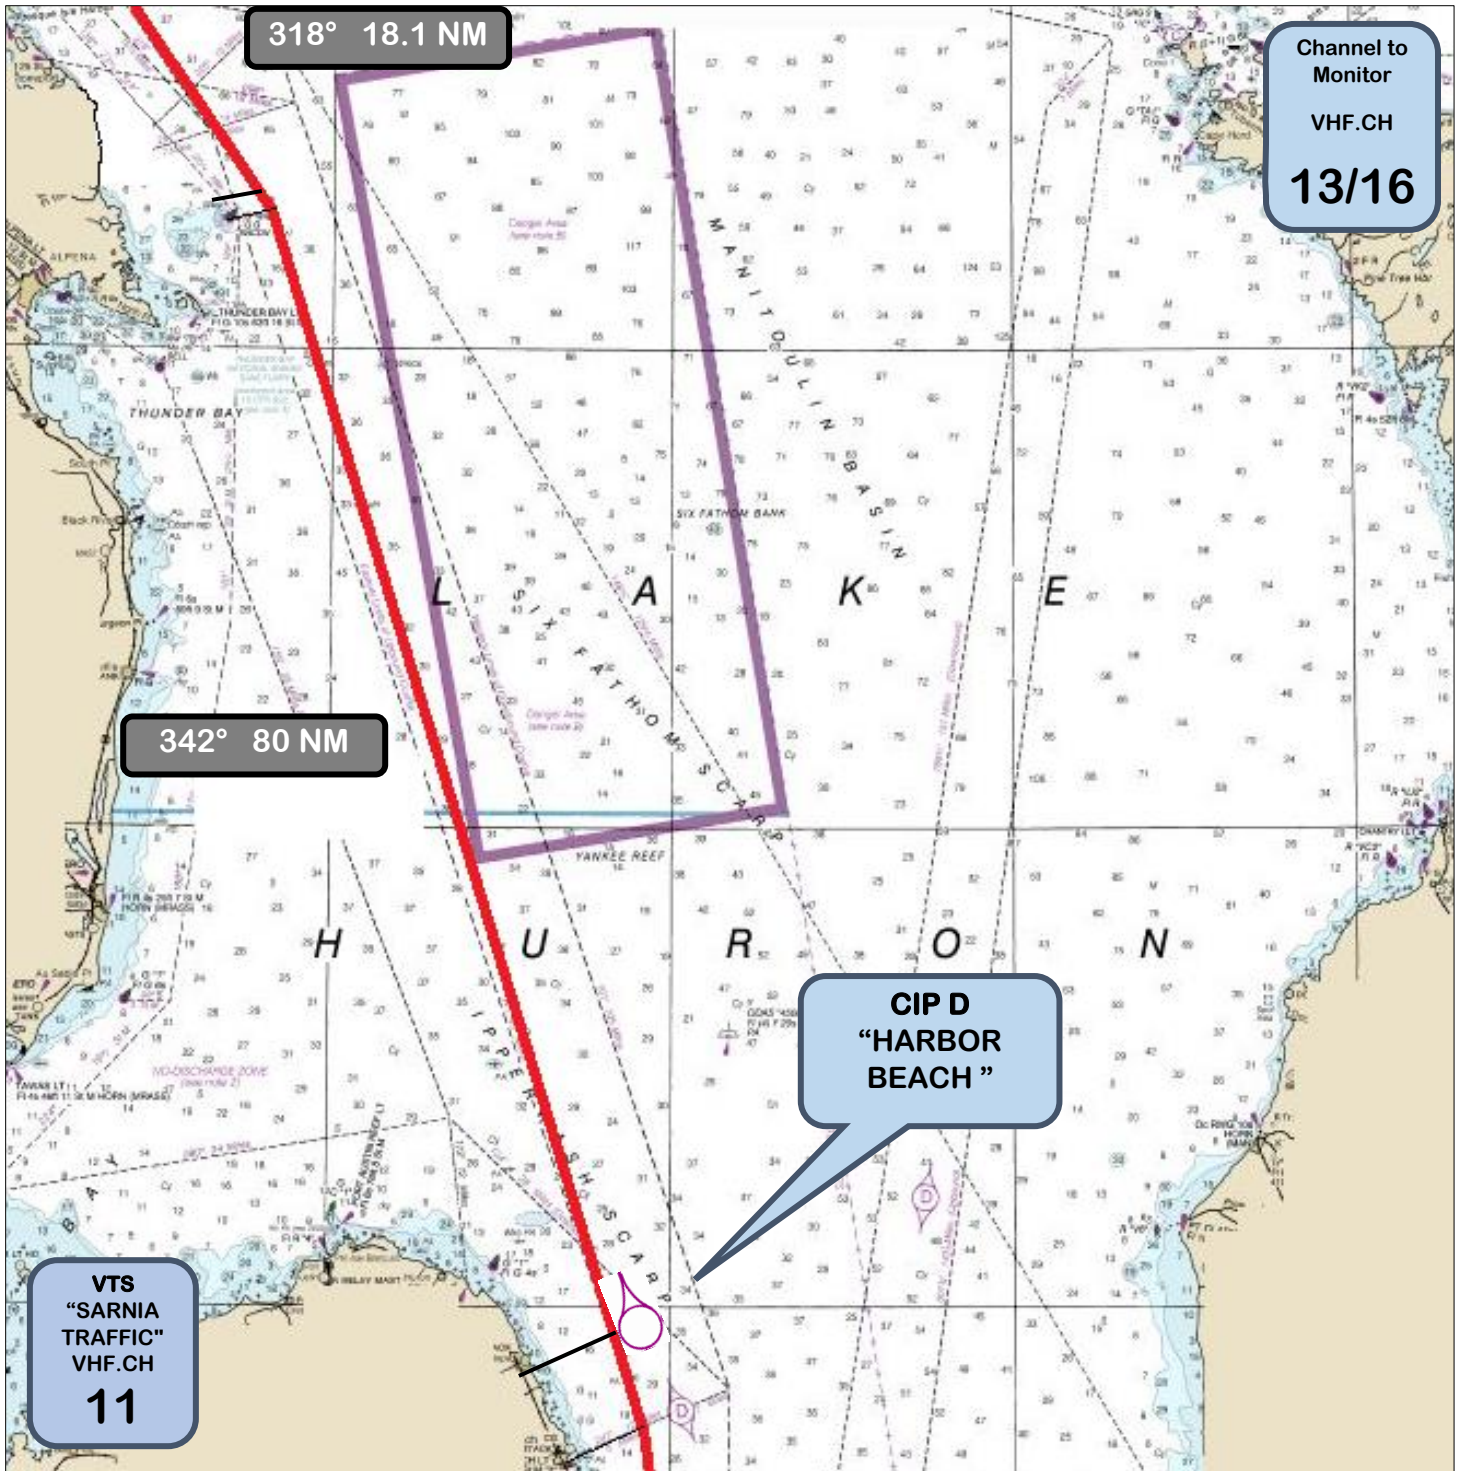

Passage Plan District No. 3 Lake Huron- Upbound- Port Huron to Mackinac Bridge