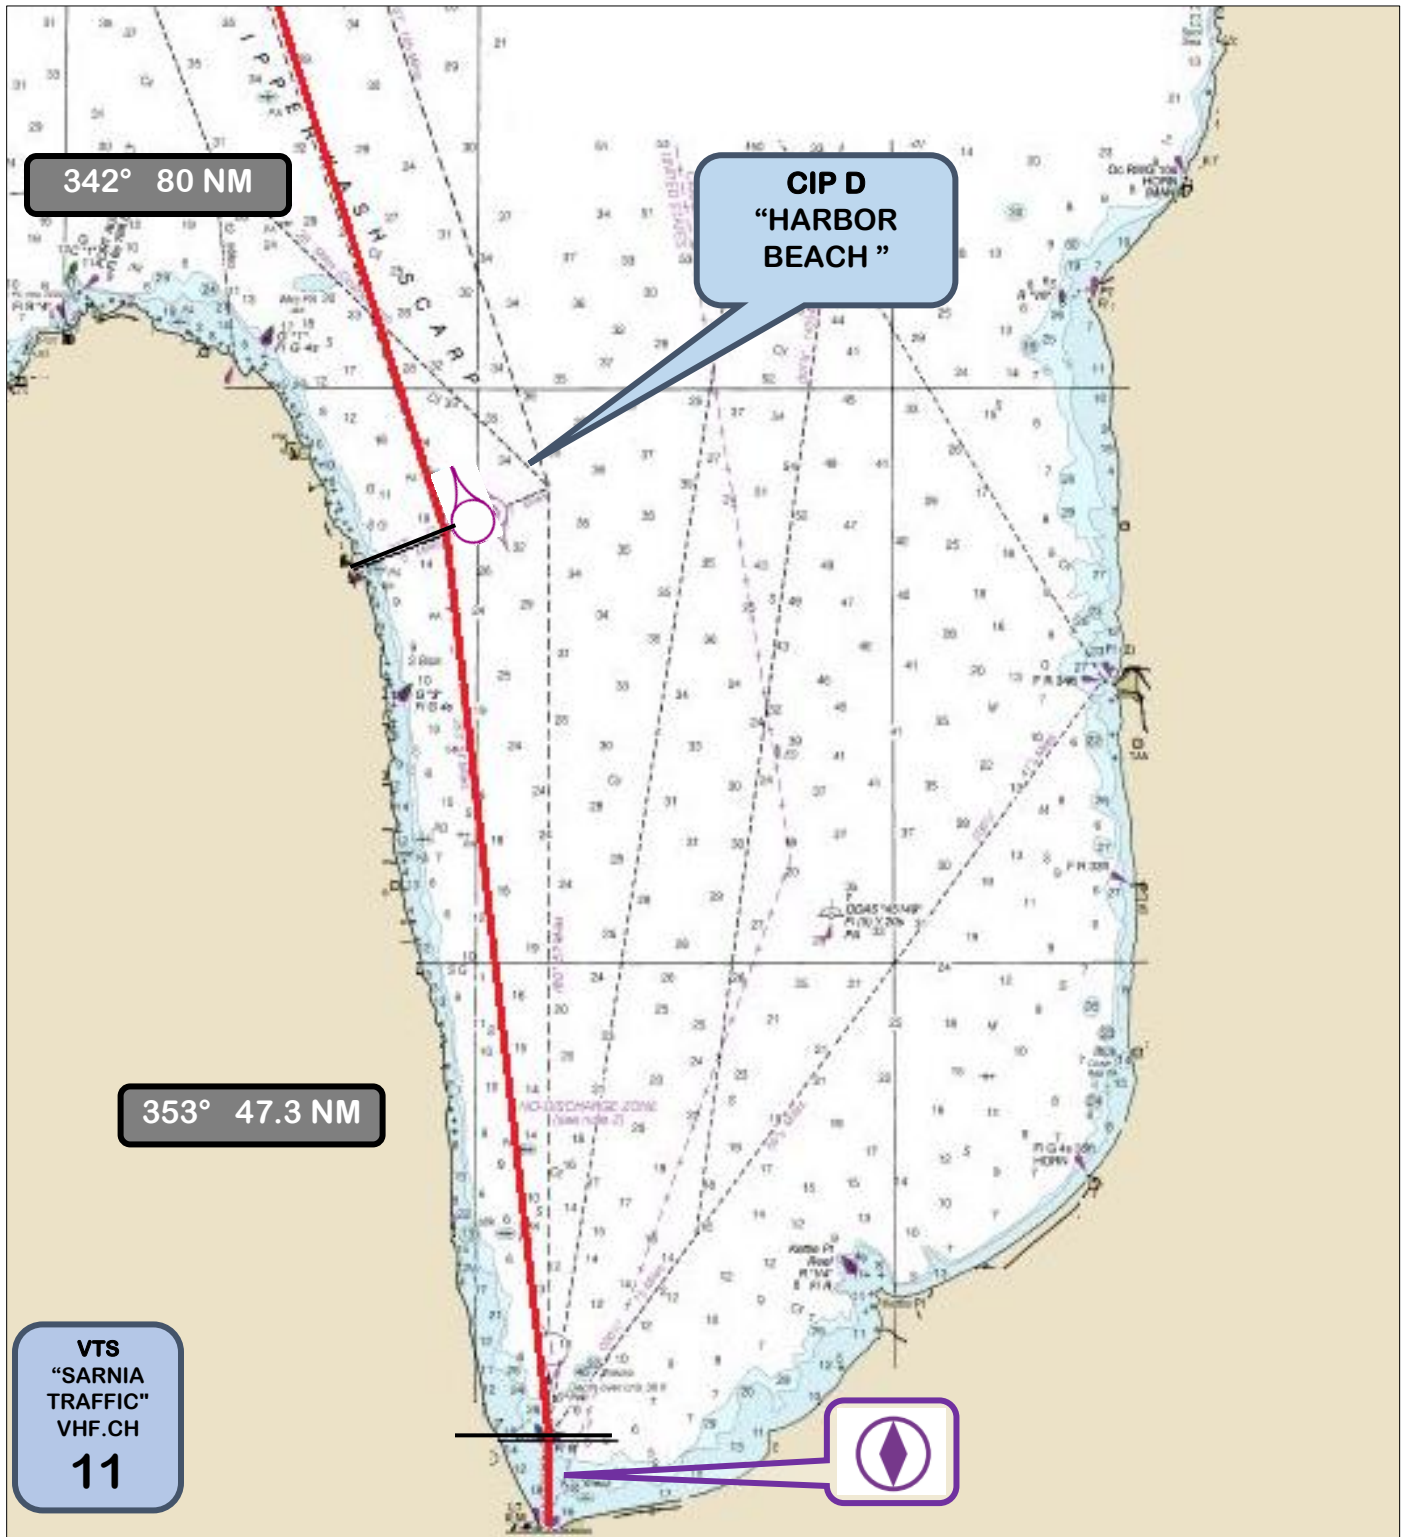

## District No. 3

### Lake Huron- Upbound- Port Huron to Mackinac Bridge

Not to be used for navigation/Ne pas utiliser pour la navigation

# Passage Plan District No. 3 Lake Huron- Upbound- Port Huron to Mackinac Bridge

## Lake Huron- Upbound- Port Huron to Mackinac Bridge