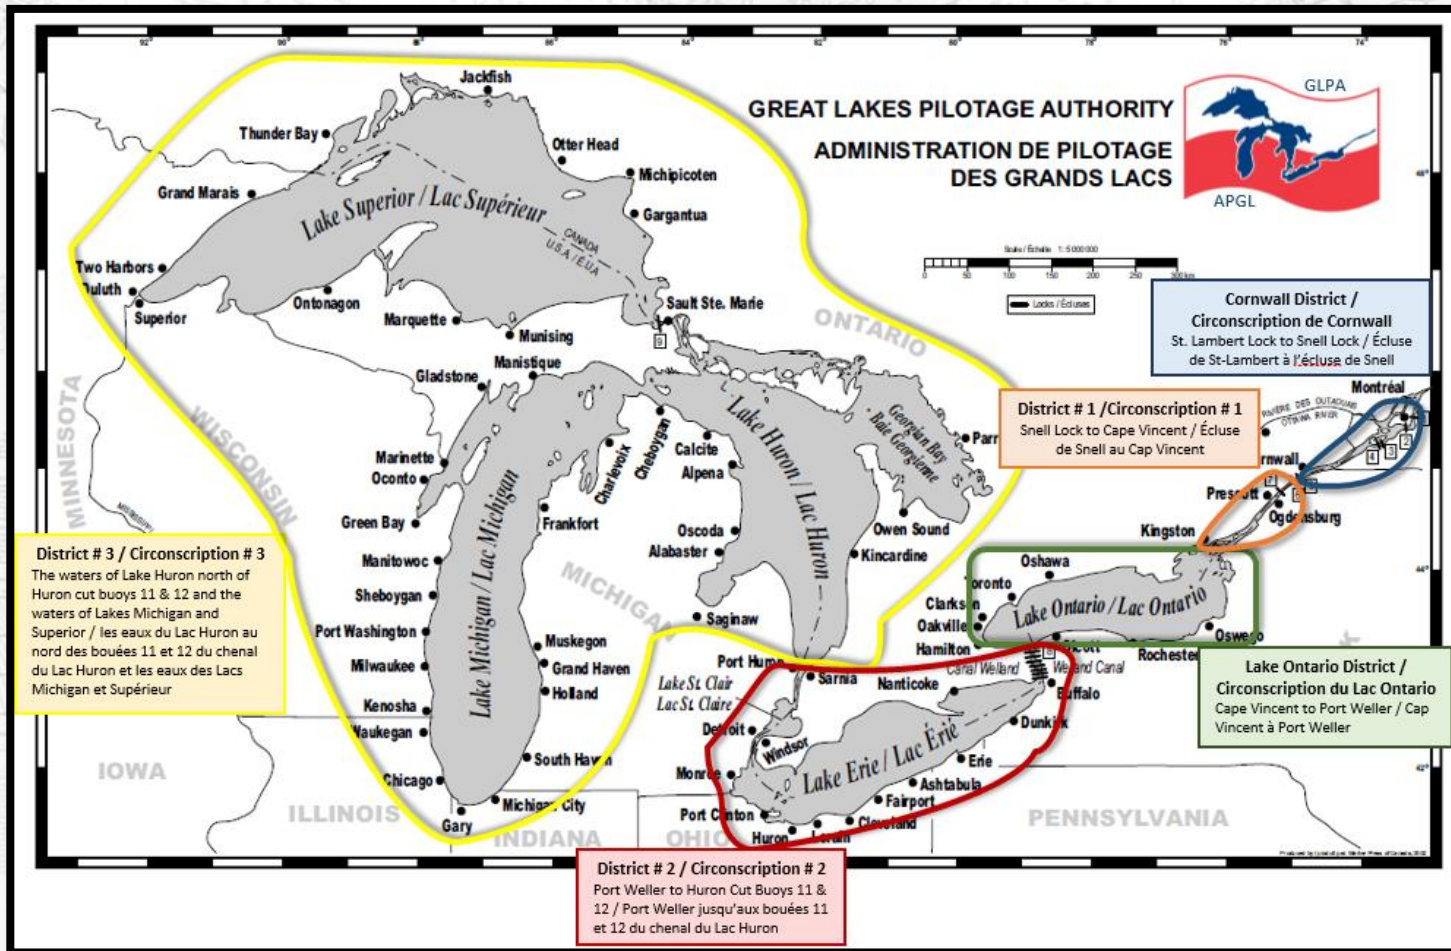

# PASSAGE PLAN

## District No. 3

### Lake Michigan- Downbound- Burns Harbour to Mackinac Bridge (via Grays Reef)

Not to be used for navigation/Ne pas utiliser pour la navigation

## Lake Michigan- Downbound- Burns Harbor to Mackinac Bridge (via Grays Reef)

Channel to  
Monitor  
VHF  
**13/16**