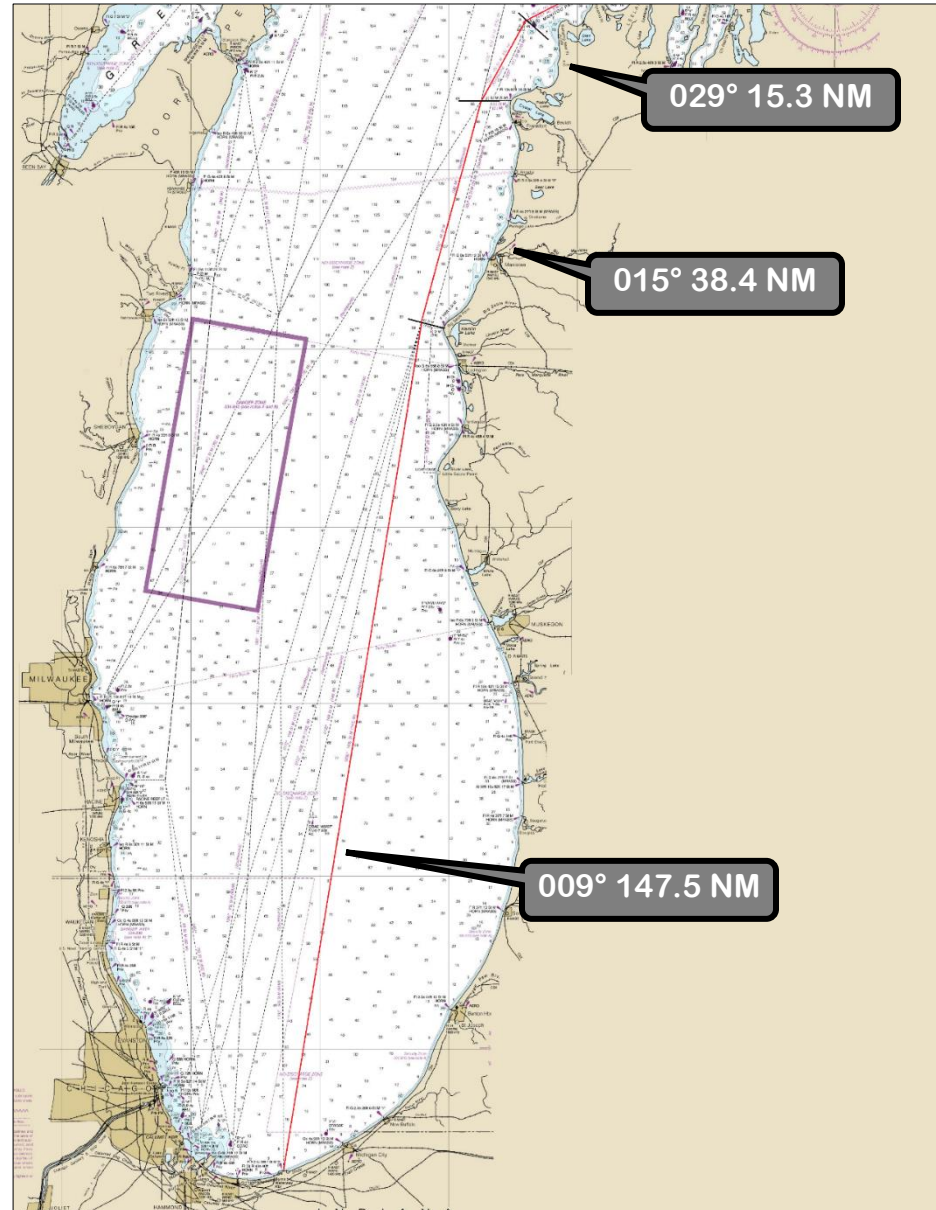

### Lake Michigan- Downbound- Burns Harbour to Mackinac Bridge (via Grays Reef)

Not to be used for navigation/Ne pas utiliser pour la navigation

### Passage Plan District No. 3

## Lake Michigan- Downbound- Burns Harbor to Mackinac Bridge (via Grays Reef)

Channel to  
Monitor  
VHF  
**13/16**