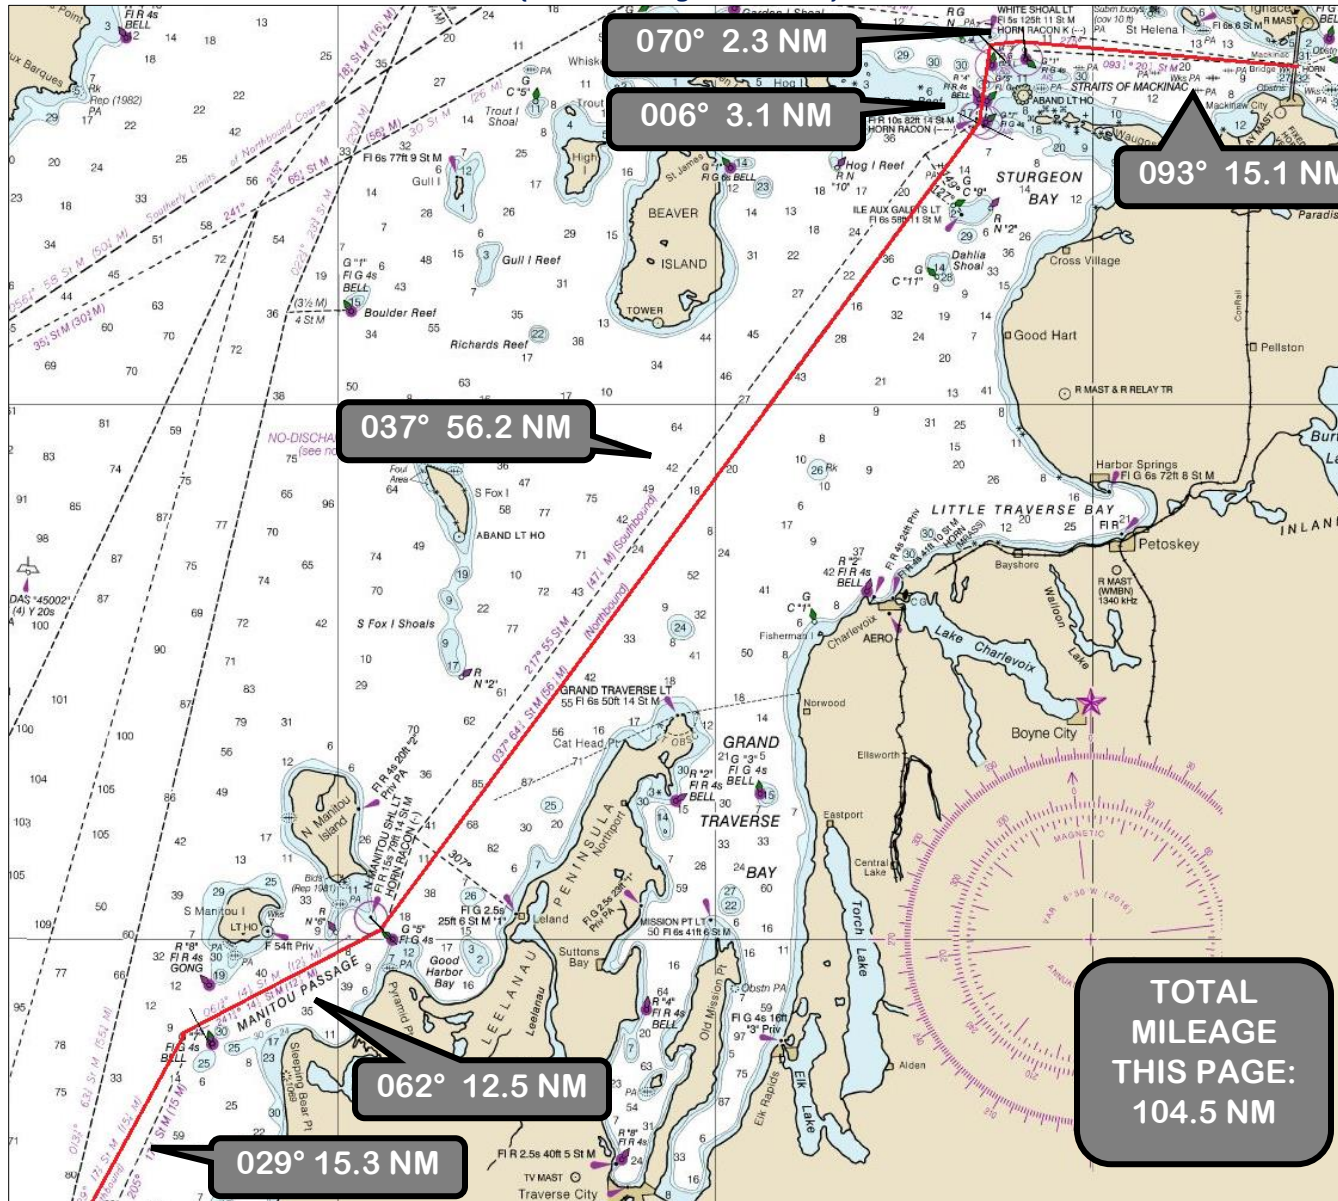

PASSAGE PLAN

District No. 3

Lake Michigan- Downbound- South Chicago (Calumet Harbor) to Mackinac Bridge (via Grays Reef)

Not to be used for navigation/Ne pas utiliser pour la navigation

Passage Plan District No. 3 Lake Michigan- Downbound- South Chicago (Calumet Harbor) to Mackinac Bridge (via Grays Reef)

Channel to
Monitor
VHF
13/16

Passage Plan District No. 3

Lake Michigan- Downbound- South Chicago (Calumet Harbor) to Mackinac Bridge (via Grays Reef)

Channel to Monitor
 VHF
13/16

Not to be used for navigation/Ne pas être utilisé pour la navigation