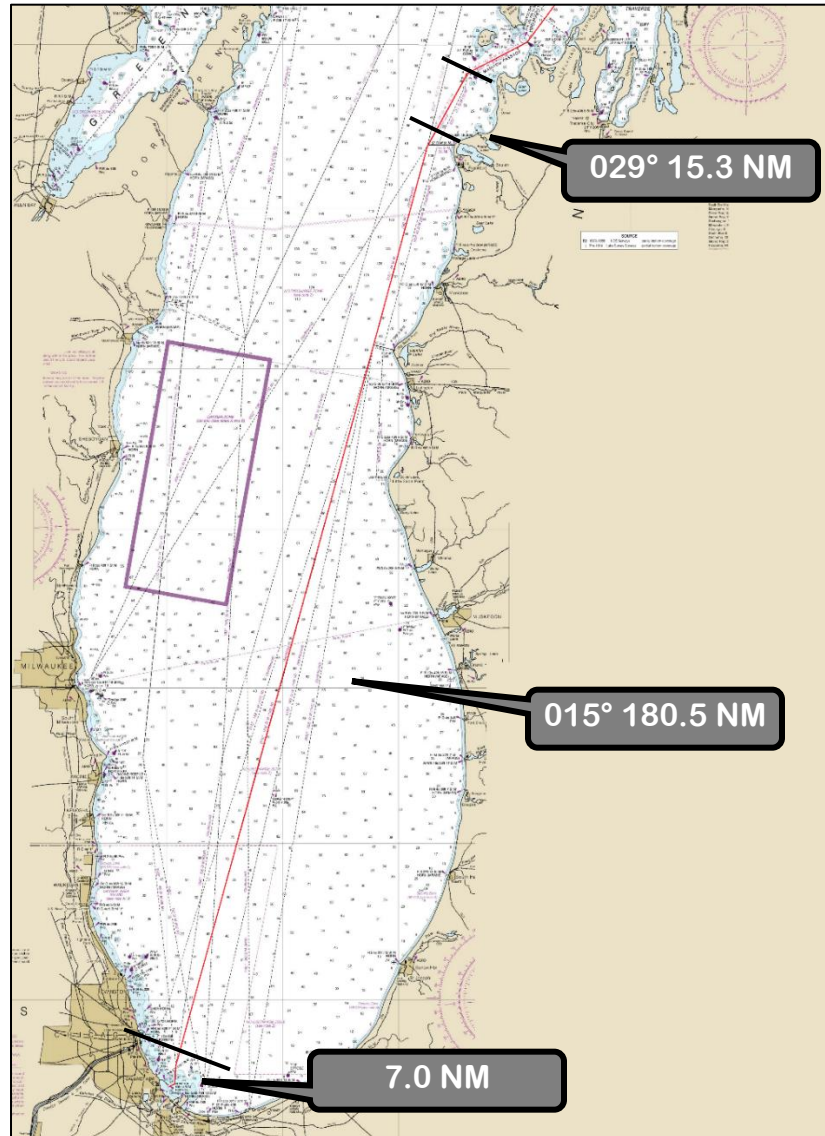

PASSAGE PLAN

District No. 3

Lake Michigan- Downbound- South Chicago (Calumet Harbor) to Mackinac Bridge (via Grays Reef)

Not to be used for navigation/Ne pas utiliser pour la navigation

Passage Plan District No. 3 Lake Michigan- Downbound- South Chicago (Calumet Harbor) to Mackinac Bridge (via Grays Reef)

Channel to
Monitor
VHF
13/16

Passage Plan District No. 3

Lake Michigan- Downbound- South Chicago (Calumet Harbor) to Mackinac Bridge (via Grays Reef)

Channel to Monitor
 VHF
13/16

Not to be used for navigation/Ne pas être utilisé pour la navigation