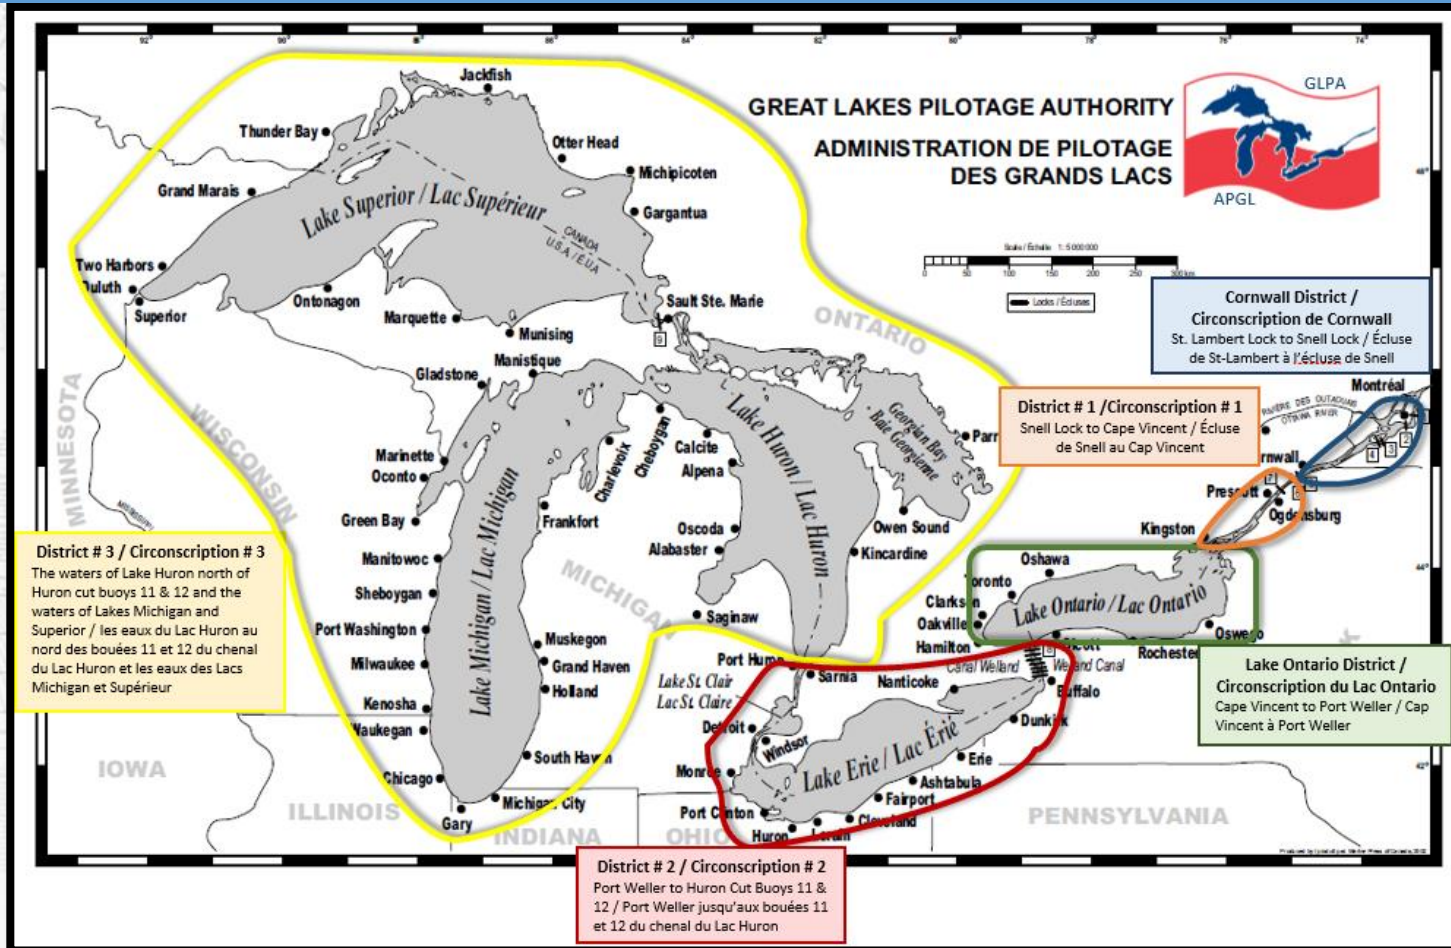

PASSAGE PLAN

District No. 3

Lake Michigan- Downbound- South Chicago (Calumet Harbor) to Mackinac Bridge (via Grays Reef)

Not to be used for navigation/Ne pas utiliser pour la navigation

Passage Plan District No. 3 Lake Michigan- Downbound- South Chicago (Calumet Harbor) to Mackinac Bridge (via Grays Reef)

Channel to
Monitor
VHF
13/16

Passage Plan District No. 3

Lake Michigan- Downbound- South Chicago (Calumet Harbor) to Mackinac Bridge (via Grays Reef)

Channel to Monitor
 VHF
13/16

Not to be used for navigation/Ne pas être utilisé pour la navigation