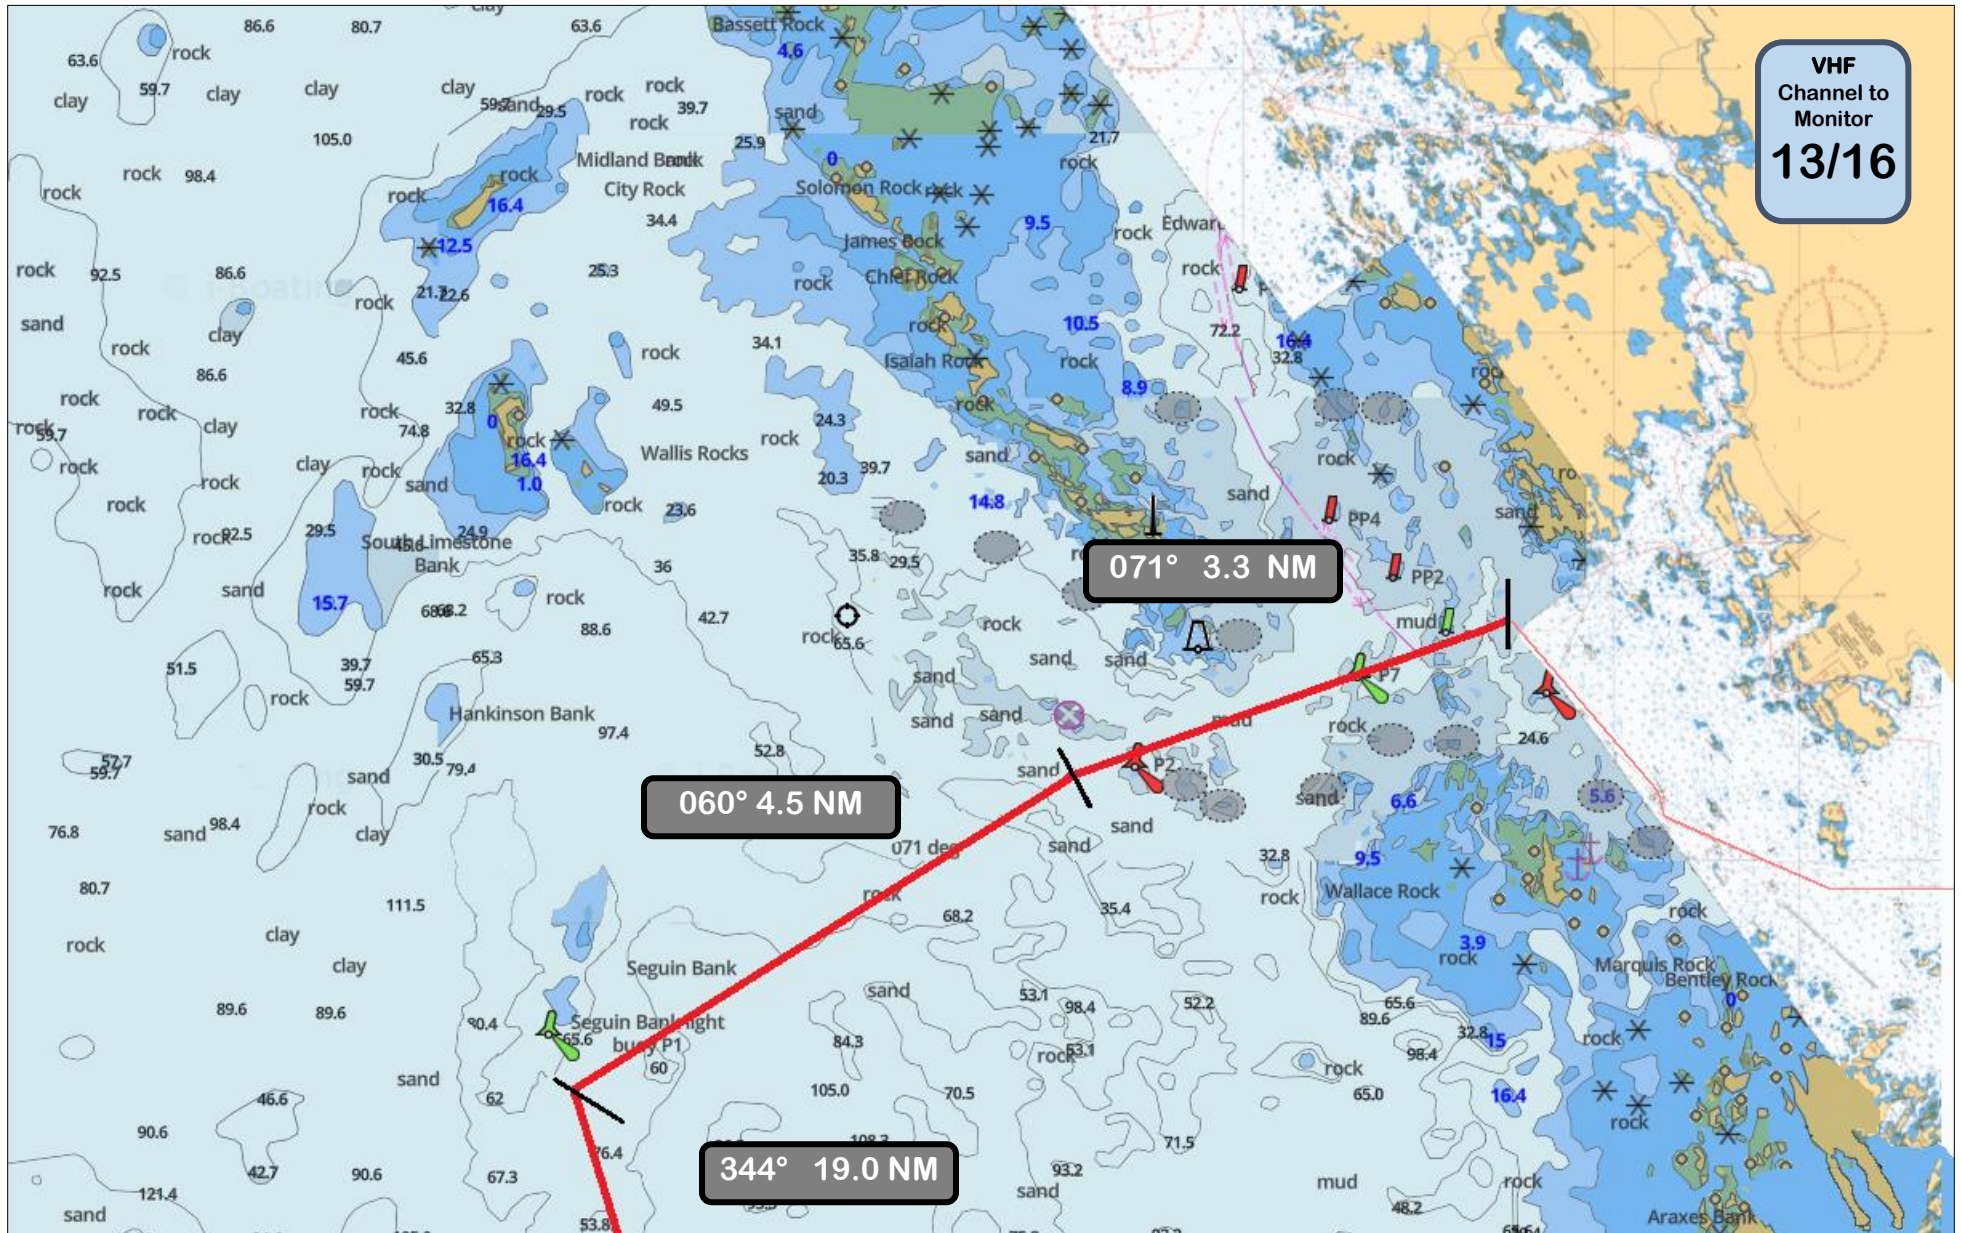

PASSAGE PLAN

District No. 3

Other- Georgian Bay- Midland to Parry Sound

Not to be used for navigation/Ne pas utiliser pour la navigation

Other- Georgian Bay- Midland to Parry Sound

Not to be used for navigation/Ne pas être utilisé pour la navigation

Other- Georgian Bay- Midland to Parry Sound

Other- Georgian Bay- Midland to Parry Sound

Other- Georgian Bay- Midland to Parry Sound

Other- Georgian Bay- Midland to Parry Sound

Other- Georgian Bay- Midland to Parry Sound