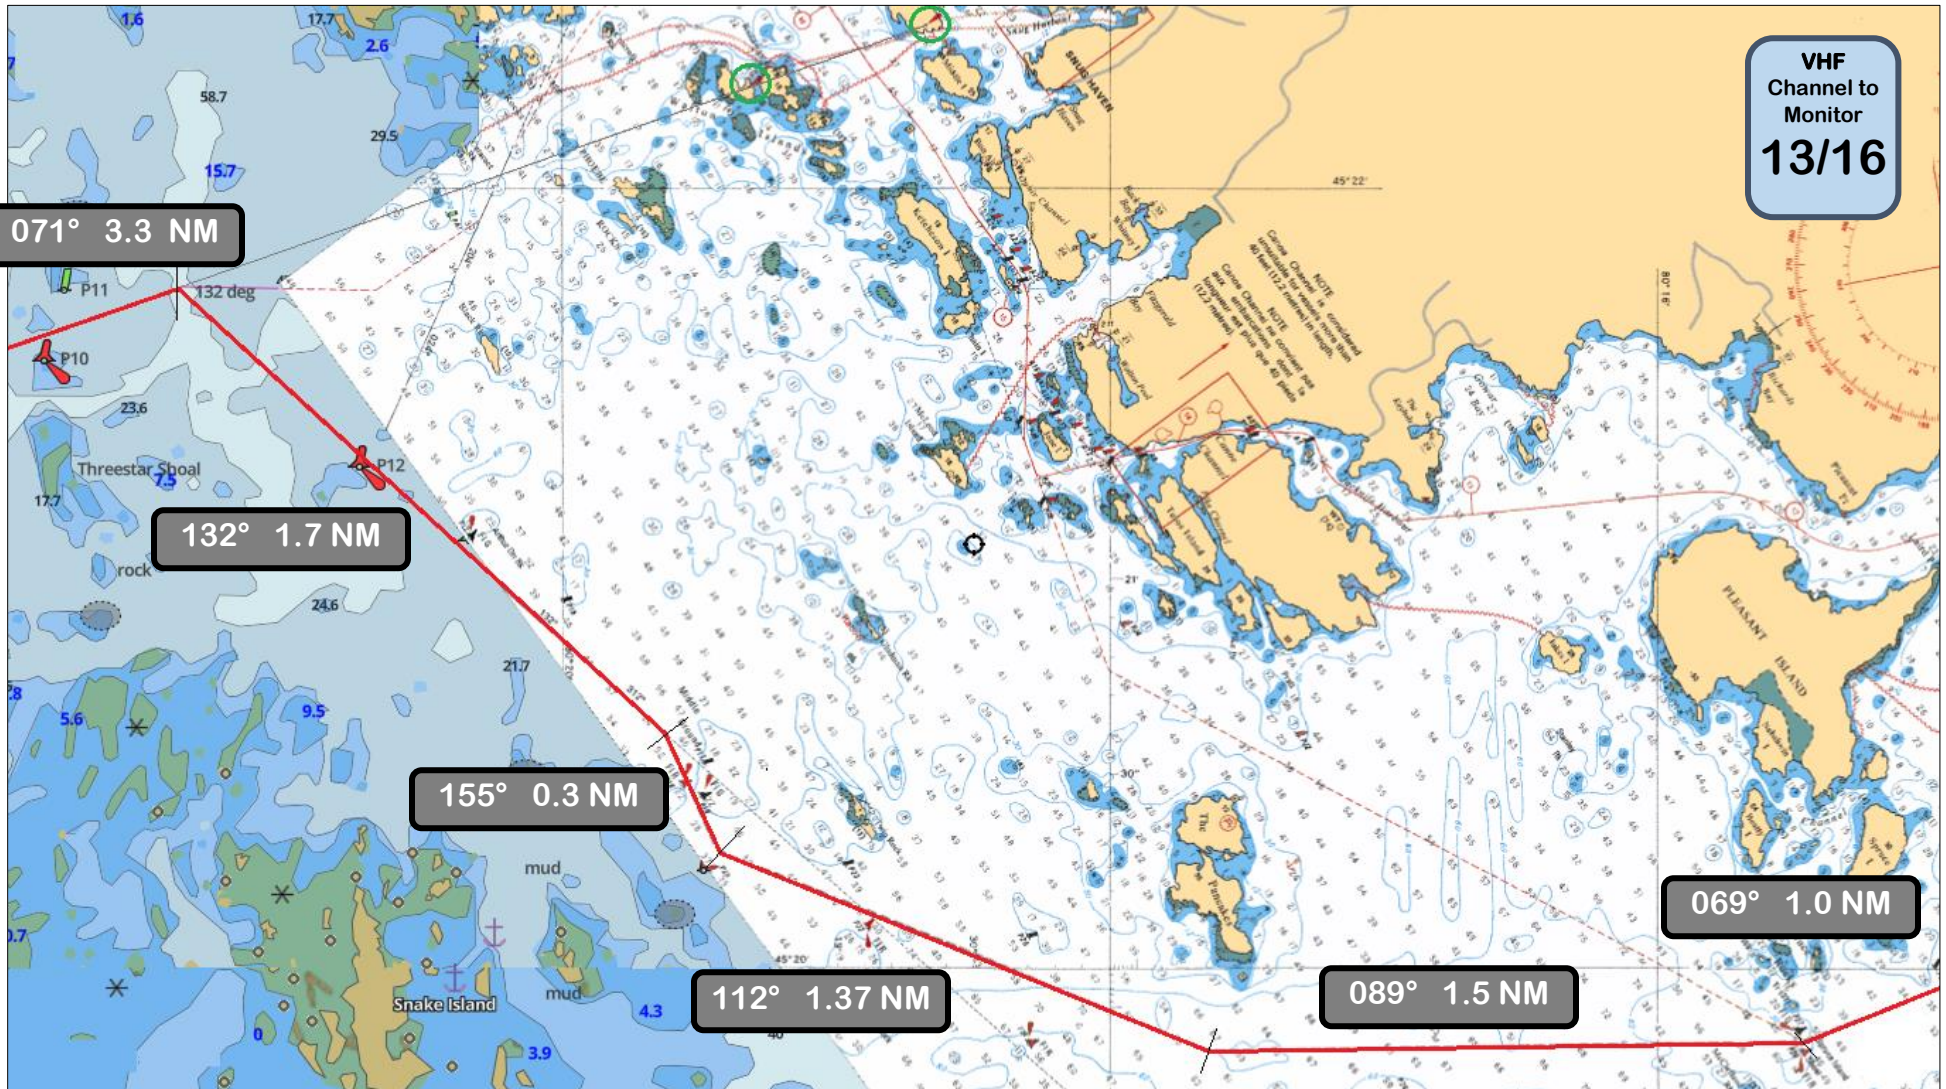

PASSAGE PLAN

District No. 3

Other- Georgian Bay- Midland to Parry Sound

Not to be used for navigation/Ne pas utiliser pour la navigation

Other- Georgian Bay- Midland to Parry Sound

Not to be used for navigation/Ne pas être utilisé pour la navigation

Other- Georgian Bay- Midland to Parry Sound

Other- Georgian Bay- Midland to Parry Sound

Other- Georgian Bay- Midland to Parry Sound

Other- Georgian Bay- Midland to Parry Sound

Other- Georgian Bay- Midland to Parry Sound