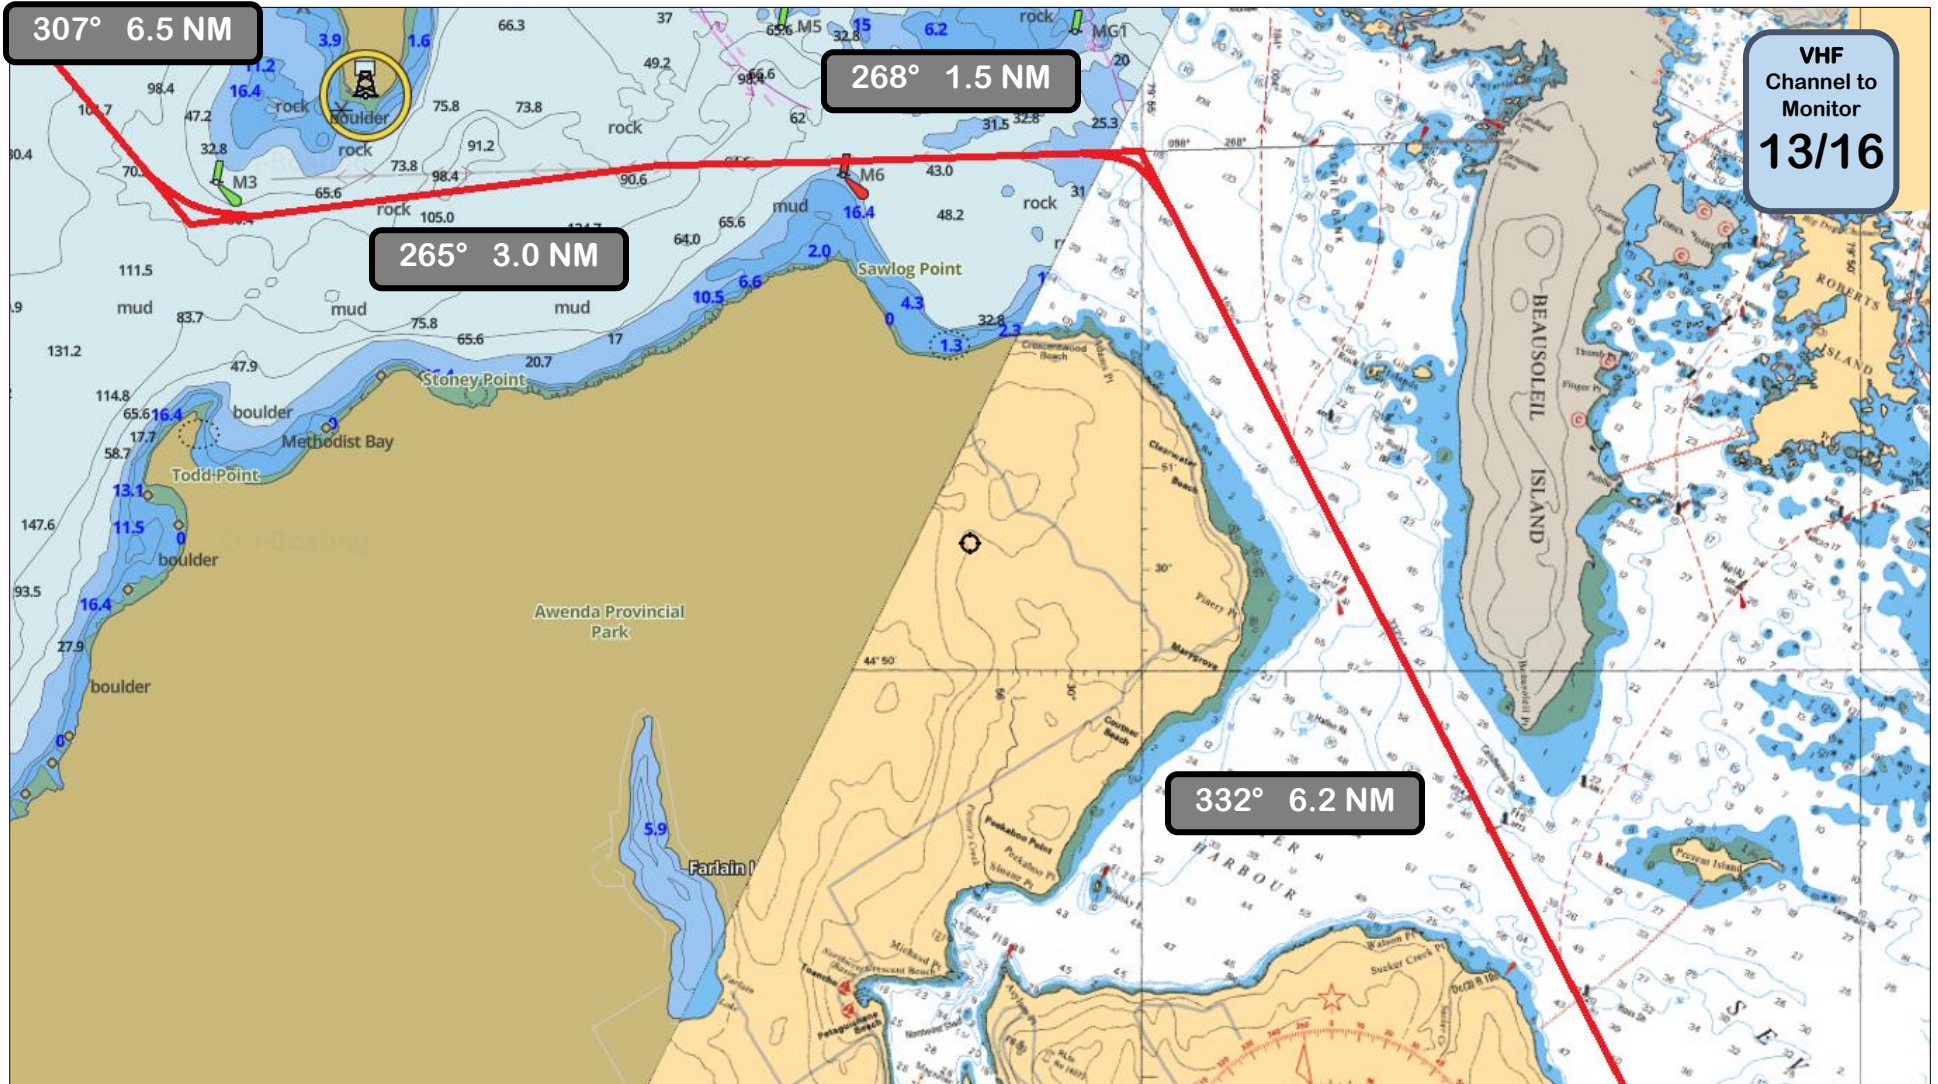

PASSAGE PLAN

District No. 3

Other- Georgian Bay- Midland to Parry Sound

Not to be used for navigation/Ne pas utiliser pour la navigation

Other- Georgian Bay- Midland to Parry Sound

Not to be used for navigation/Ne pas être utilisé pour la navigation

Other- Georgian Bay- Midland to Parry Sound

Other- Georgian Bay- Midland to Parry Sound

Other- Georgian Bay- Midland to Parry Sound

Other- Georgian Bay- Midland to Parry Sound

Other- Georgian Bay- Midland to Parry Sound