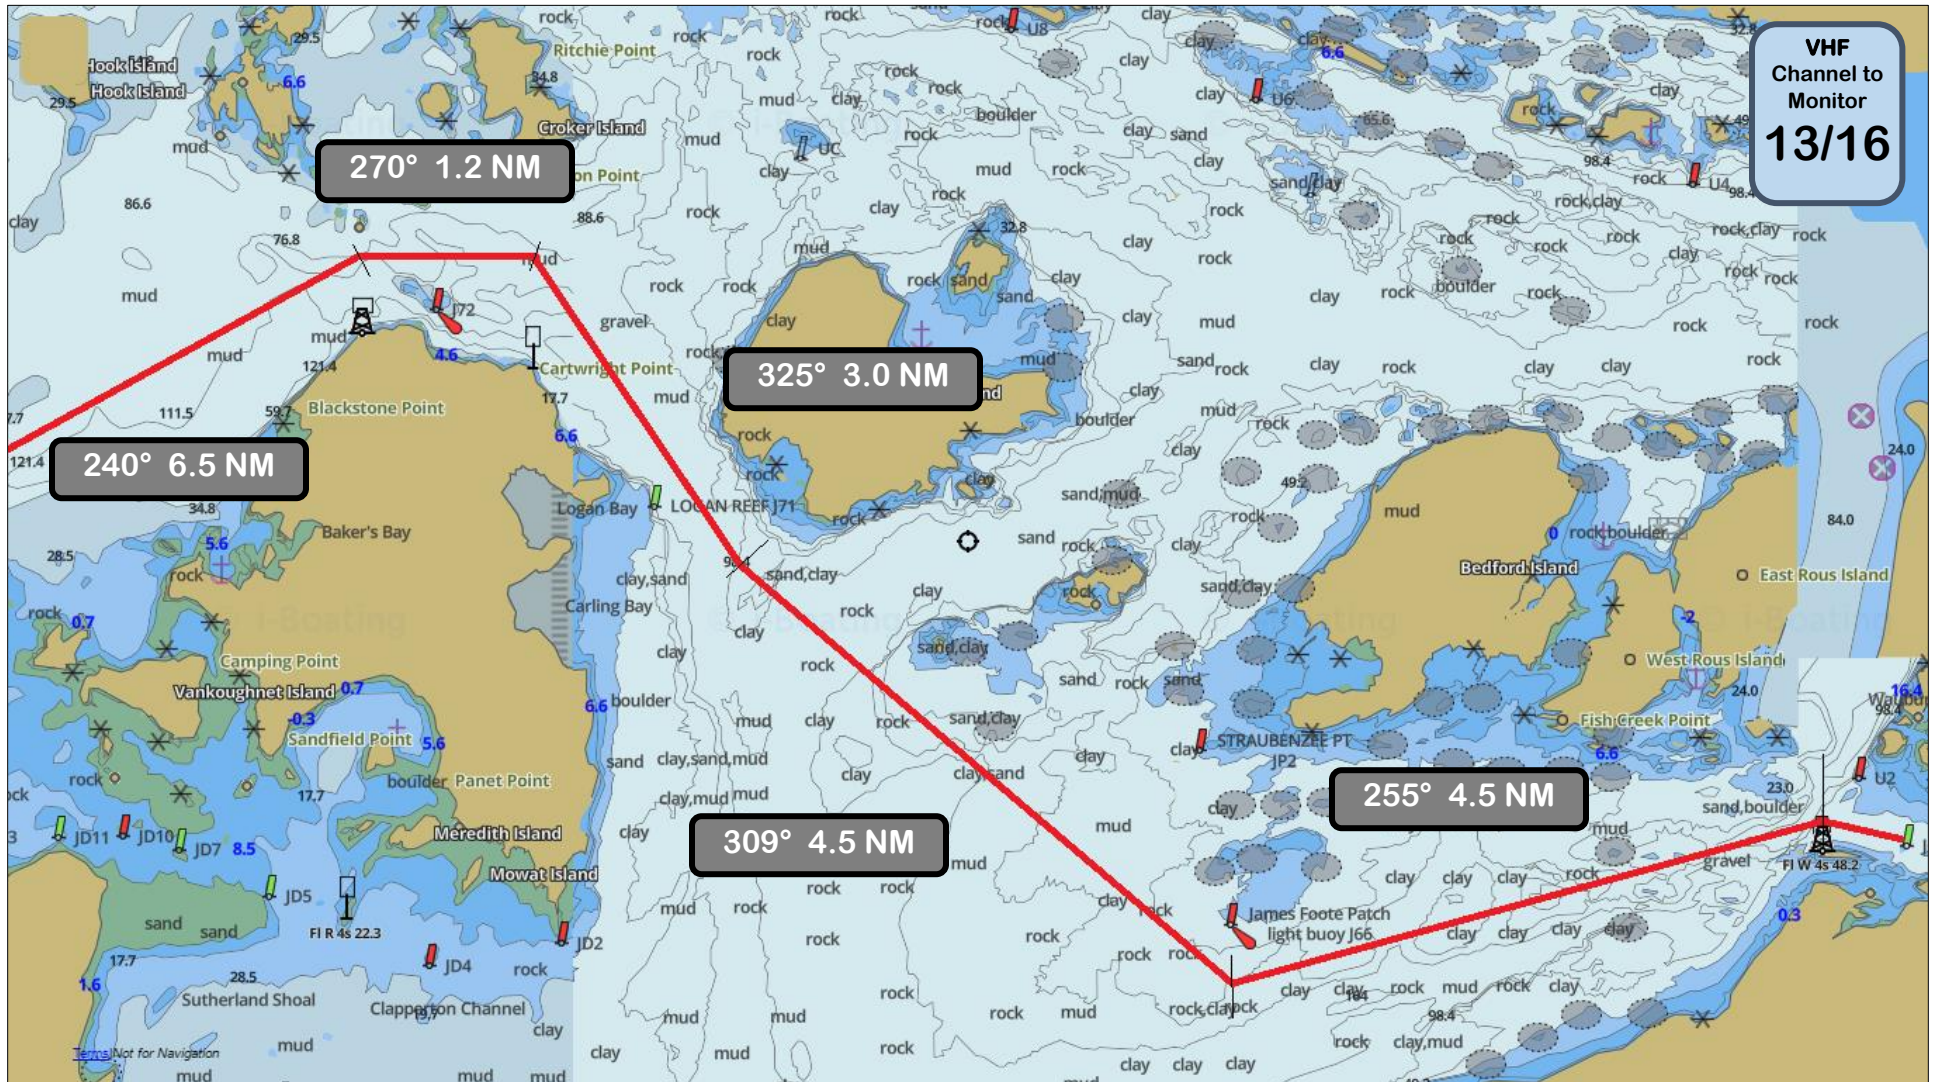

PASSAGE PLAN

District No. 3

Other- Lake Huron/Georgian Bay- Little Current to Detour

Not to be used for navigation/Ne pas utiliser pour la navigation

Other – Lake Huron/Georgian Bay- Little Current to Detour

Other – Lake Huron/Georgian Bay- Little Current to Detour

Other – Lake Huron/Georgian Bay- Little Current to Detour

Other – Lake Huron/Georgian Bay- Little Current to Detour