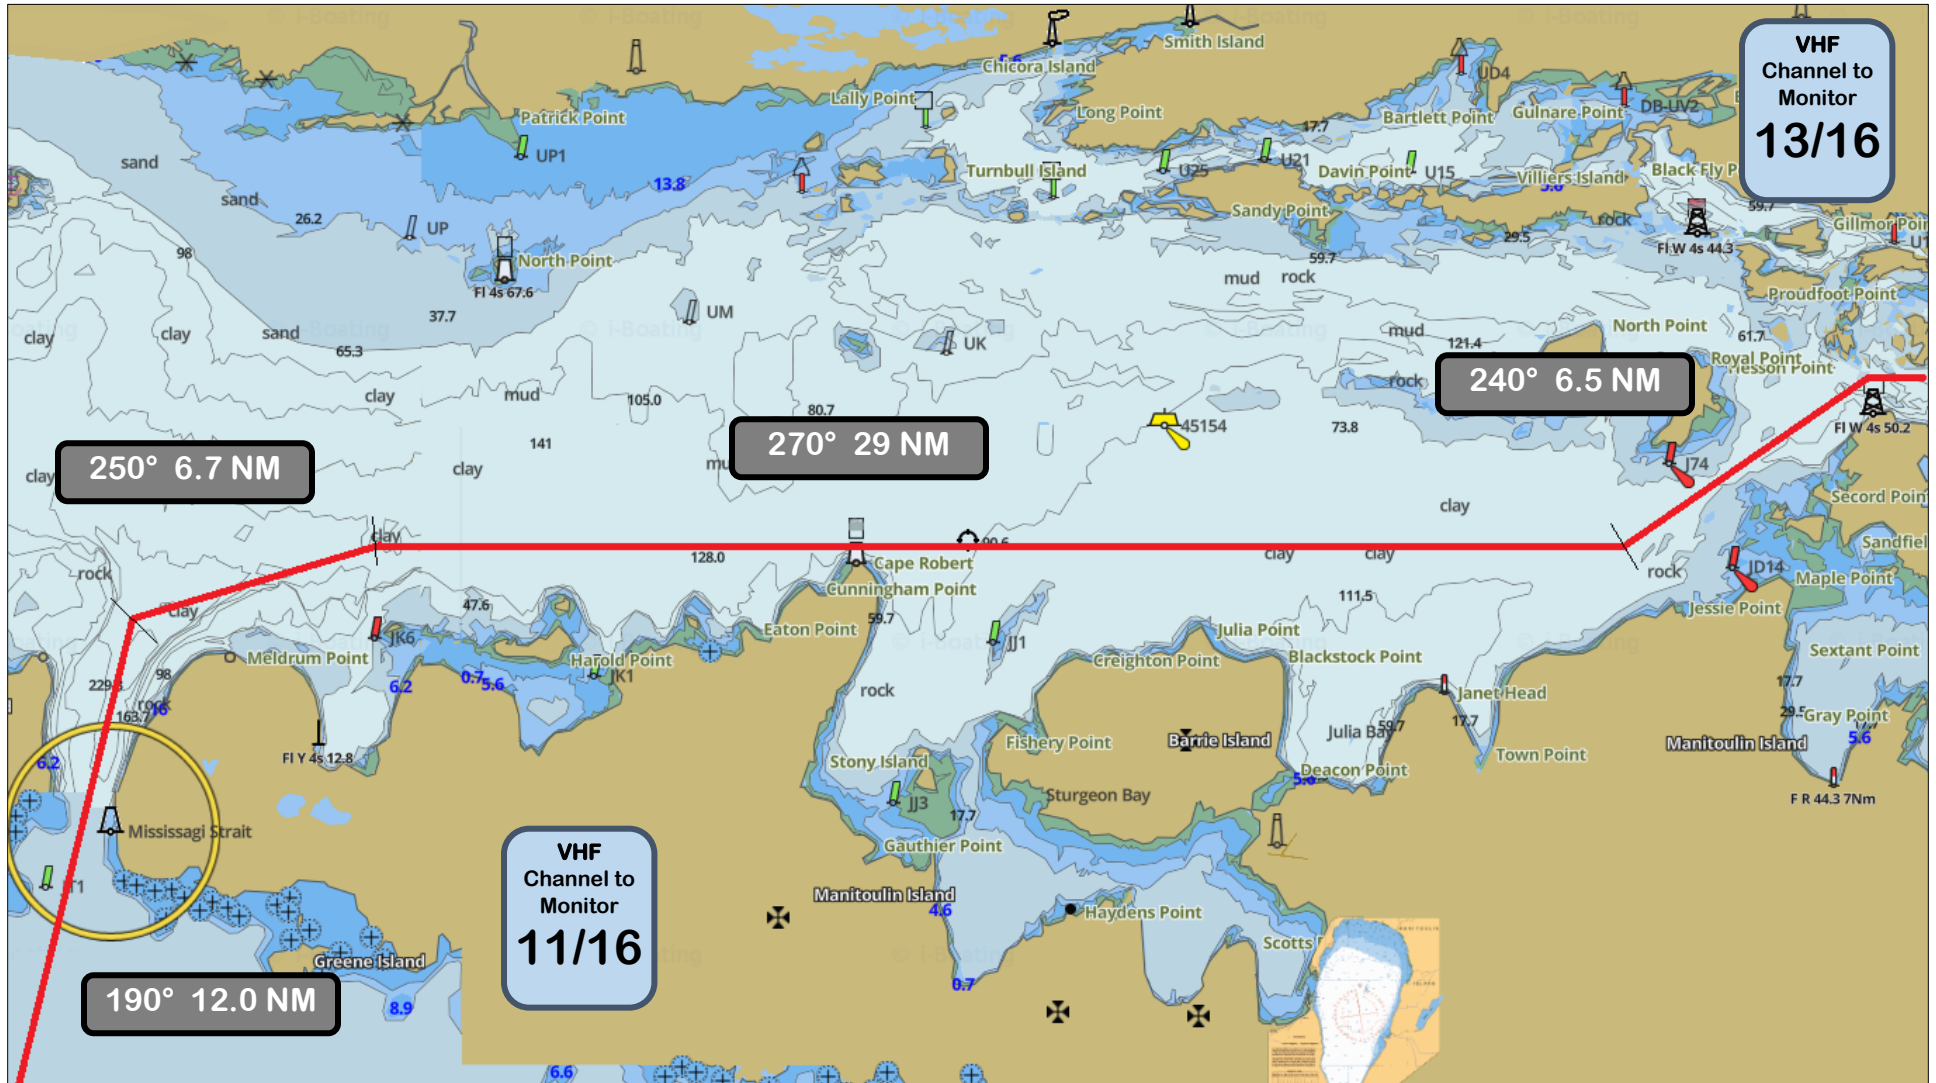

PASSAGE PLAN

District No. 3

Other- Lake Huron/Georgian Bay- Little Current to Detour

Not to be used for navigation/Ne pas utiliser pour la navigation

Other – Lake Huron/Georgian Bay- Little Current to Detour

Other – Lake Huron/Georgian Bay- Little Current to Detour

Other – Lake Huron/Georgian Bay- Little Current to Detour

Other – Lake Huron/Georgian Bay- Little Current to Detour