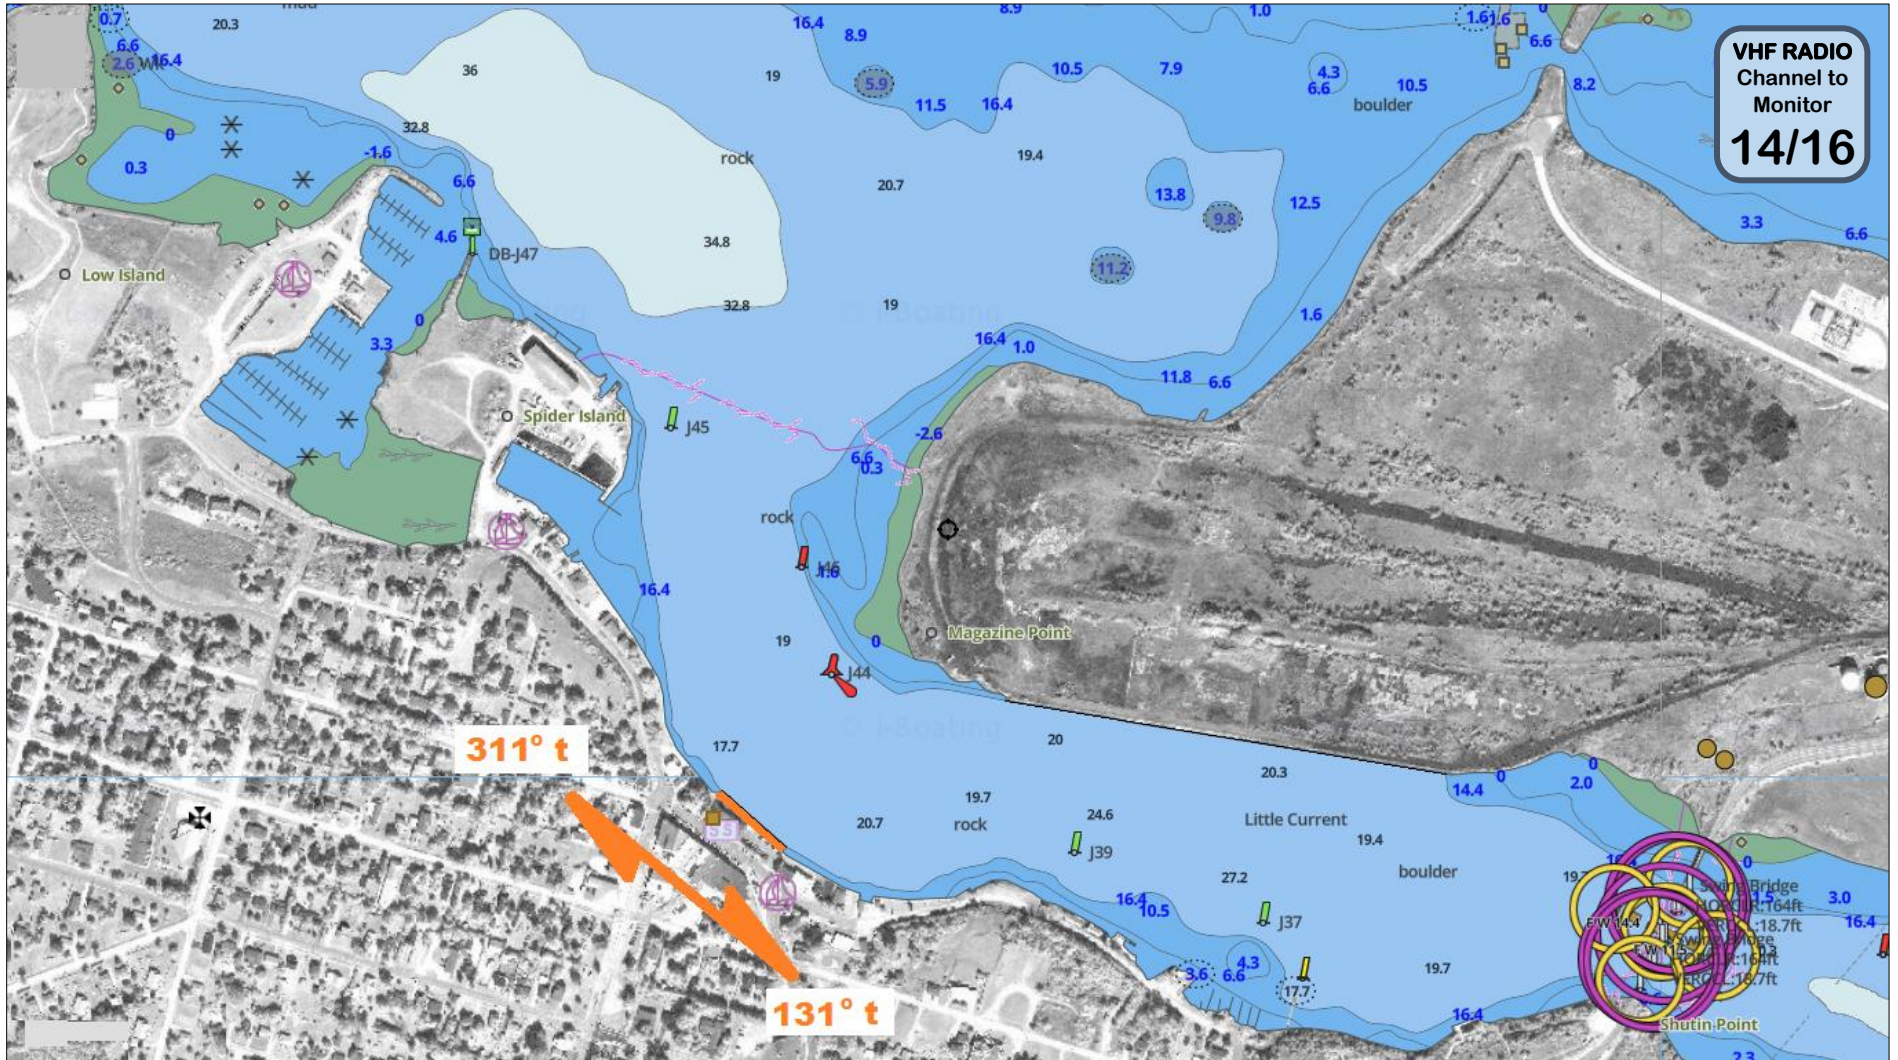

PASSAGE PLAN

District No. 3

Port/Dock- Little Current

Not to be used for navigation/Ne pas utiliser pour la navigation

Passage Plan District No. 3 Port/Dock- Little Current

- PORT OF LITTLE CURRENT**
- 1. CRUISE SHIP DOCK**
 - 2. YACHT FINGER PIERS**
 - 3. SPIDER IS. MARINA**
 - 4. YACHT BERTHING**
 - 5. OLD IRON ORE DOCK**
 - 6. SWING BRIDGE**
 - 7. NORTH CHANNEL**

Passage Plan District No. 3 Port/Dock- Little Current

Passage Plan District No. 3 Port/Dock- Little Current