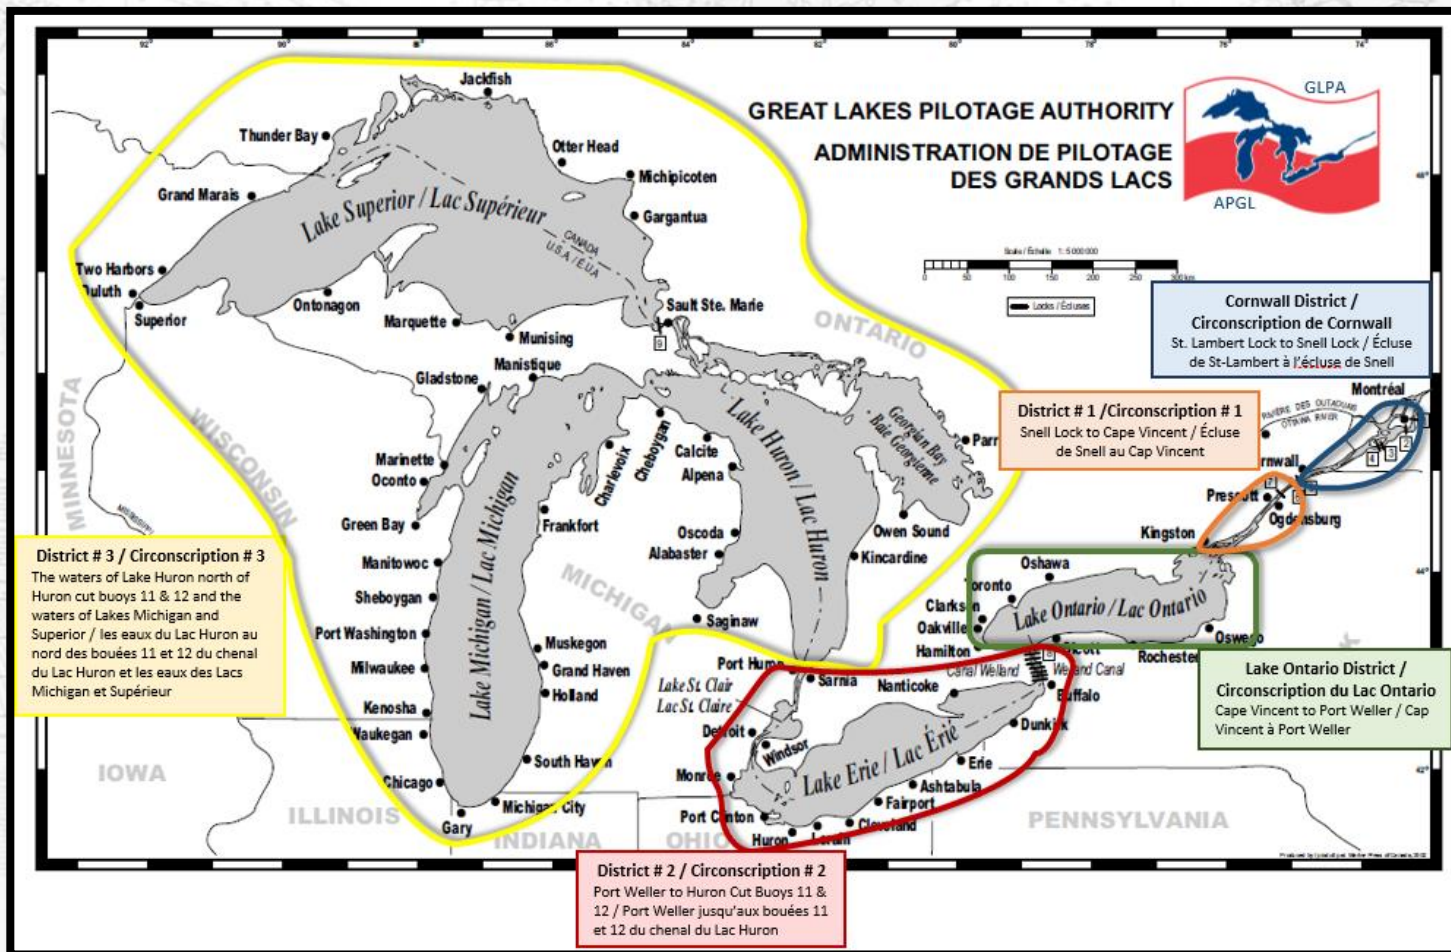

PASSAGE PLAN

District No. 3

Port/Dock- Little Current

Not to be used for navigation/Ne pas utiliser pour la navigation

Passage Plan District No. 3 Port/Dock- Little Current

- PORT OF LITTLE CURRENT**
- 1. CRUISE SHIP DOCK**
 - 2. YACHT FINGER PIERS**
 - 3. SPIDER IS. MARINA**
 - 4. YACHT BERTHING**
 - 5. OLD IRON ORE DOCK**
 - 6. SWING BRIDGE**
 - 7. NORTH CHANNEL**

Passage Plan District No. 3 Port/Dock- Little Current

Passage Plan District No. 3 Port/Dock- Little Current