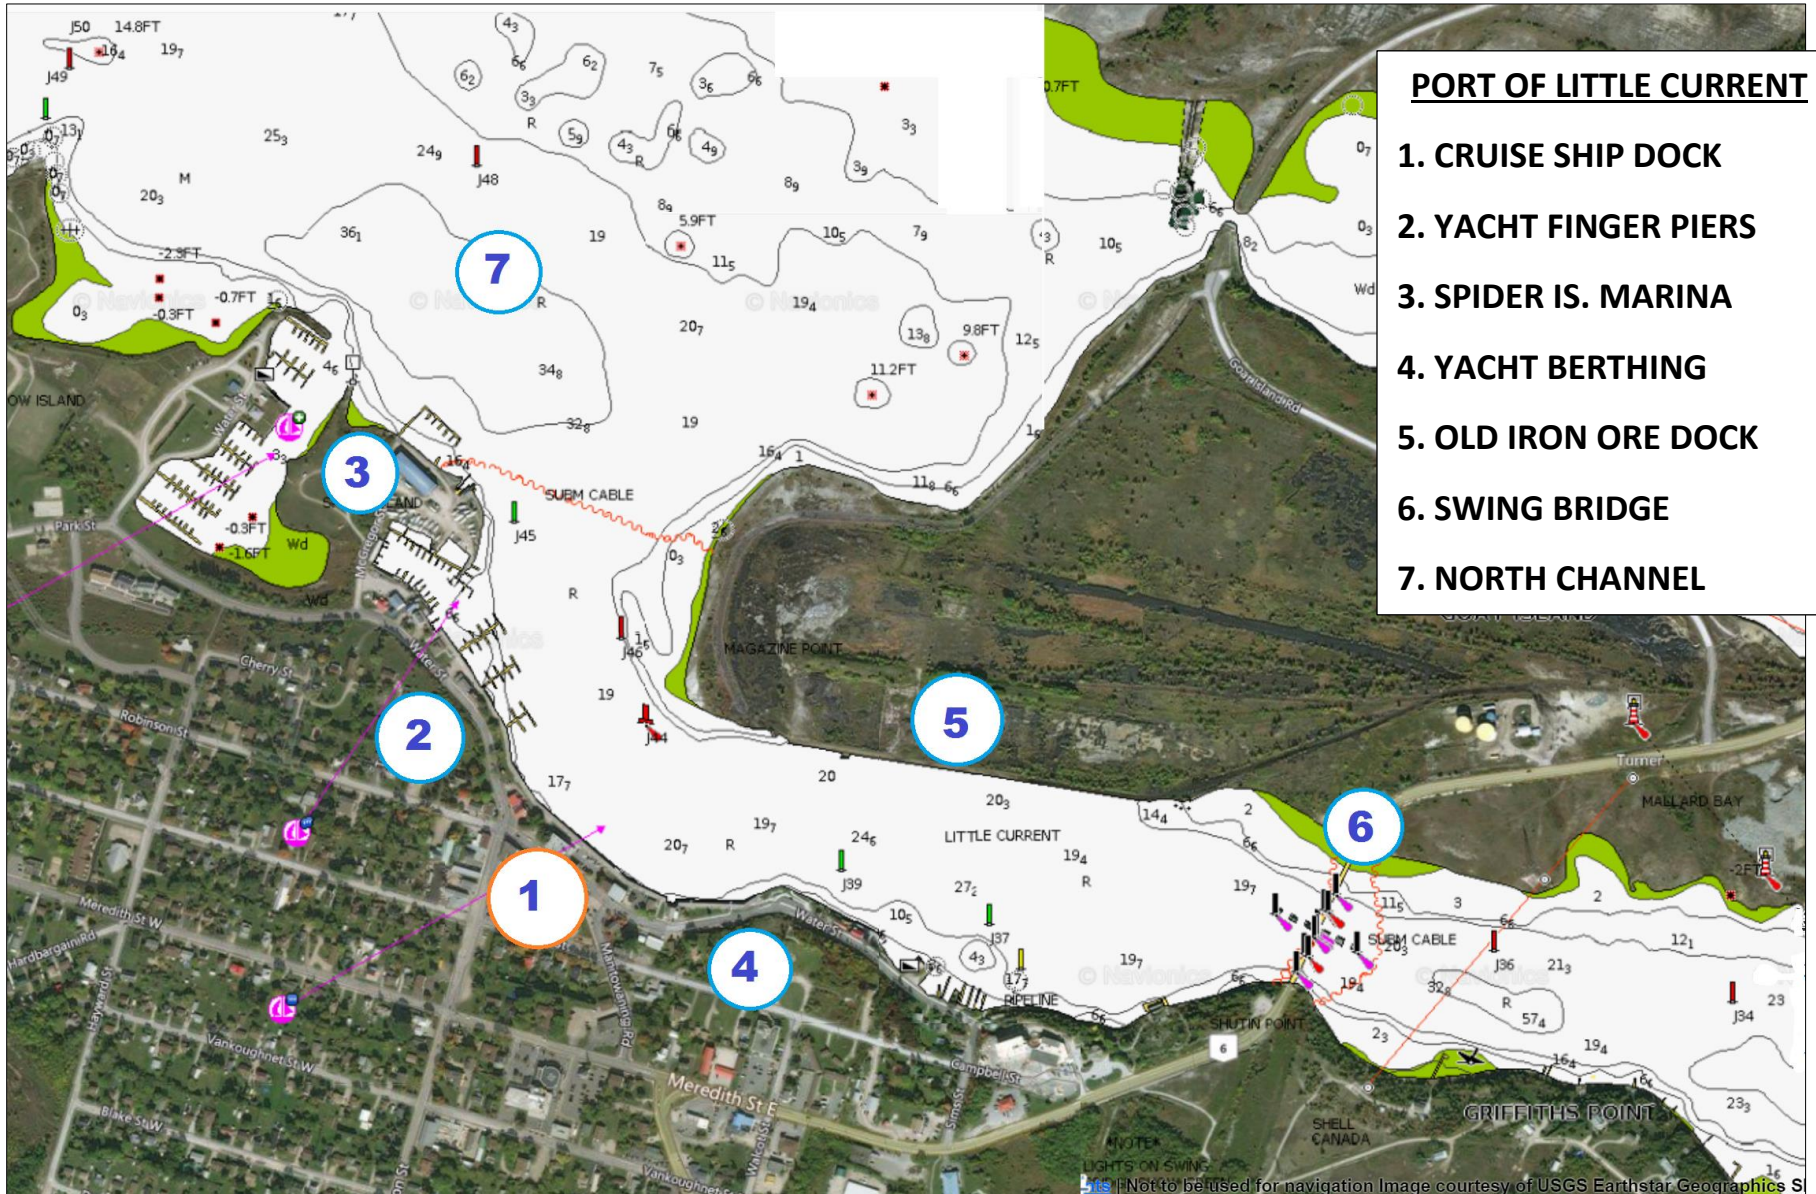

PASSAGE PLAN

District No. 3

Port/Dock- Little Current

Not to be used for navigation/Ne pas utiliser pour la navigation

Passage Plan District No. 3 Port/Dock- Little Current

- PORT OF LITTLE CURRENT**
- 1. CRUISE SHIP DOCK**
 - 2. YACHT FINGER PIERS**
 - 3. SPIDER IS. MARINA**
 - 4. YACHT BERTHING**
 - 5. OLD IRON ORE DOCK**
 - 6. SWING BRIDGE**
 - 7. NORTH CHANNEL**

Passage Plan District No. 3 Port/Dock- Little Current

Passage Plan District No. 3 Port/Dock- Little Current